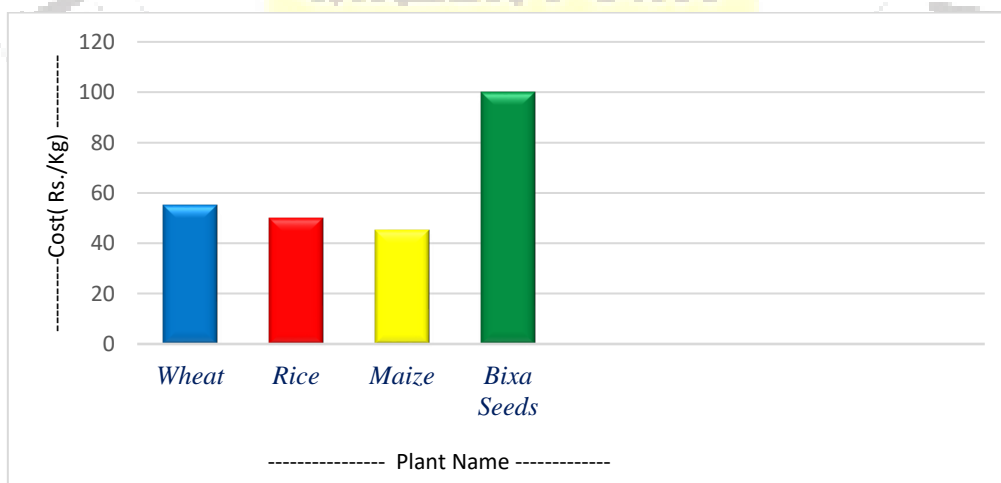

Botanical Description:

Perennial shrub, herbs, 15-20 feet tall, bark light-dark brown, smooth, sometimes fissured, leaves evergreen, simple, spirally arranged, ovate, veins reddish, heart-shaped, with a pointed tip; flowers are fragrant, white to pink; fruit is round, elongated, ovate; seeds are numerous, fleshy, and covered with bright orange to reddish pulp.

Flowering/ Fruiting: October-December.

Part Used: Whole plant.

Cultivation: Ornamental.

Longitude: 75°58'55" E.

Latitude: 31°31'03" N.

Altitude: 600m.

Fig. 4.18 Economic potential of *Bixa orellana* in comparison to conventional crops