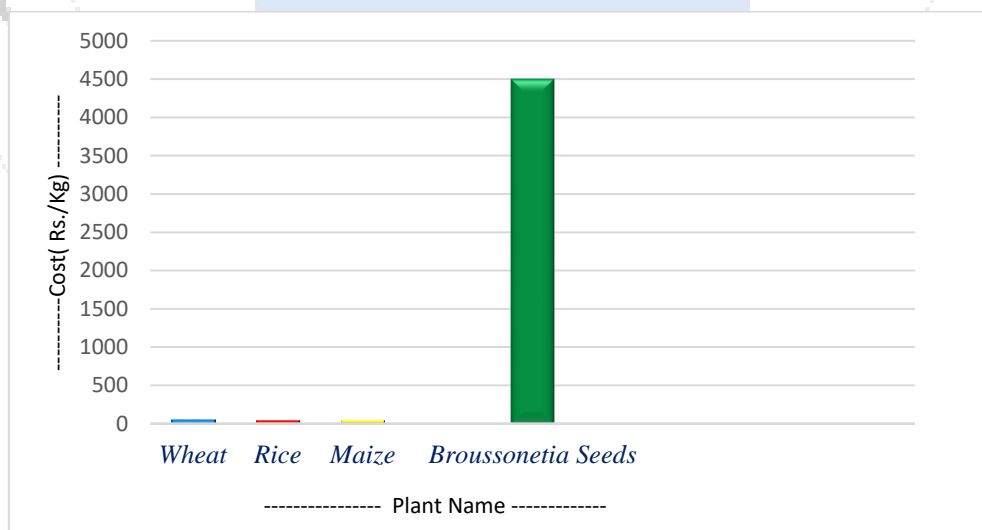

**Botanical Description:**

A deciduous, large tree, bark has strong fibres, leaves are variable in shape, ovate to heart-shaped, upper side rough, lightly hairy, toothed margin, deeply lobed, the inflorescence is a spherical cluster, fruits are red or orange, sweet, edible, and juicy.

**Flowering/ Fruiting:** May-June/July-August.

**Part Used:** Leaves, roots, fruits, seeds.

**Cultivation:** Wild.

**Longitude** 76°37'20"E.

**Latitude:** 31°37'04"N.

**Altitude:** 990m.

Fig. 4.22 Economic potential of *Broussonetia papyrifera* in comparison to conventional crops