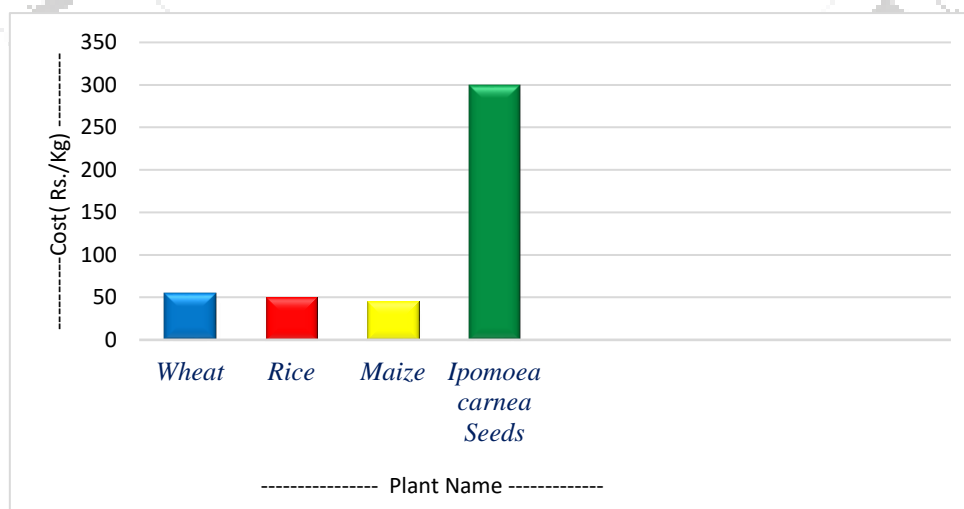

**Botanical Description:**

Long, shrub, milky juice in all aerial parts, stem erect, cylindrical, greenish, thick, woody, and many branches arise from the base, leaves green, soft, simple, petiolated, heart-shaped, large, fleshy, ovate to lanceolate, flowers are large funnel-shaped, light pink in color, bloom in clusters, oval, capsule-like, pale brown, seeds are dark brown to black in color.

**Flowering/ Fruiting:** Whole year.

**Part Used:** Root, milky sap, leaves.

**Cultivation:** Wild.

**Longitude:** 76°30'11"E.

**Latitude:** 31°49'26"N.

**Altitude:** 585m.

**Fig. 4.56** Economic potential of *Ipomoea carnea* in comparison to conventional crops