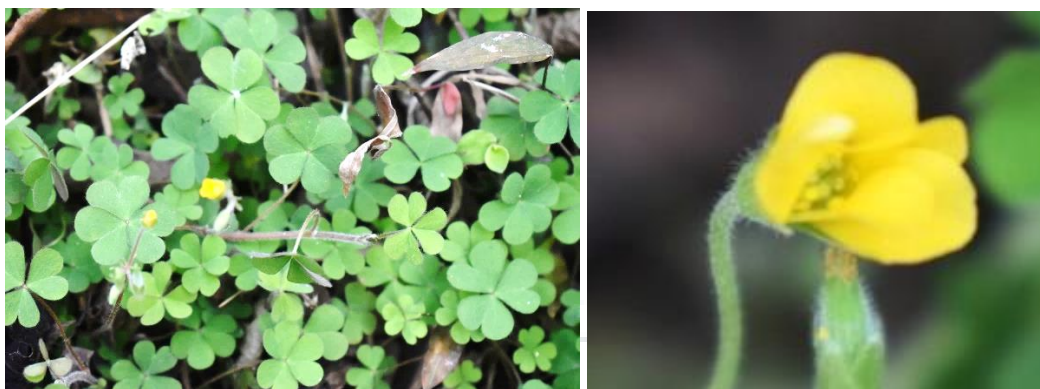

Oxalis corniculata L.

Collection Site: Gobind Sagar Lake DOC: 08-08-2021 Collector Name : Naveen Gautam

Accession No. : CPUH 10582

Common/Local Name (s): *Malori*, Changeri, Indian Sorrel, Creeping Wood Sorrel.

Family: Oxalidaceae.

Botanical Description:

Annual herb, stem prostrate, roots arise from nodes, leaves are green, alternate, long petiole, trifoliate leaflets, flowers in a long peduncle, axillary, pale yellow in colour, fruits are a capsule, which is slender, elongated, brown to reddish, and a transverse ridge is present on it.