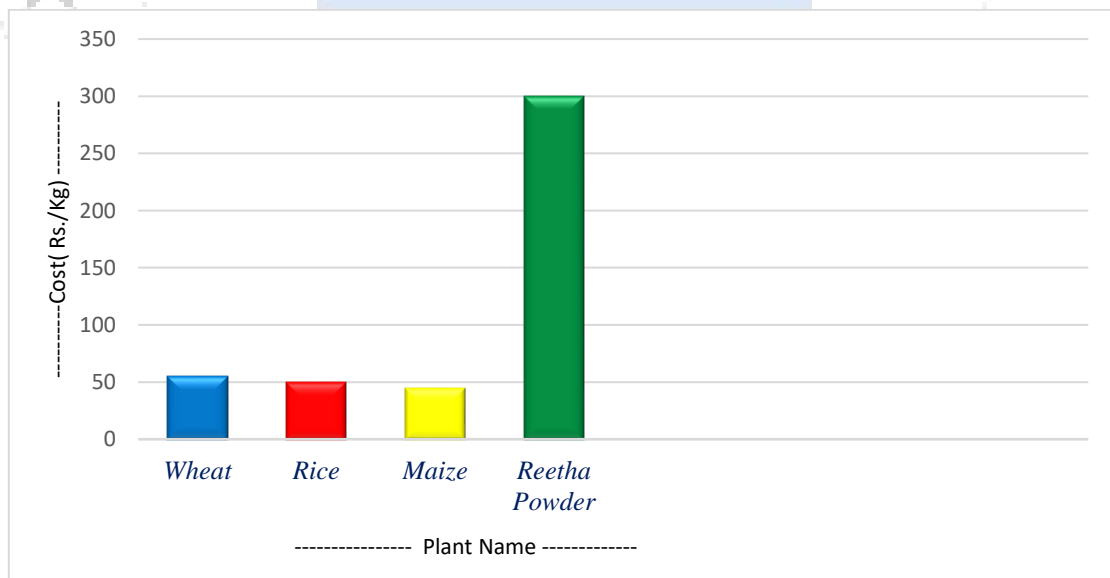

Deciduous tree, bark smooth, greenish to grey or brown, leaves alternate, green, compound, leaflets green, lanceolate, tapering tip, flowers are small, greenish-white, stalkless, many, fruits are round, solitary, yellow-brown in colour, fleshy, globose, seeds are smooth, endocarp is hard, black in colour.

Flowering/ Fruiting: May-June/October-January.

Part Used: Fruits, leaves, bark.

Cultivation: Wild.

Longitude: 76.4124 E.

Latitude: 31.3757 N.

Altitude: 803m.

Fig. 4.84 Economic potential of *Sapindus mukprossi* in comparison to conventional crops